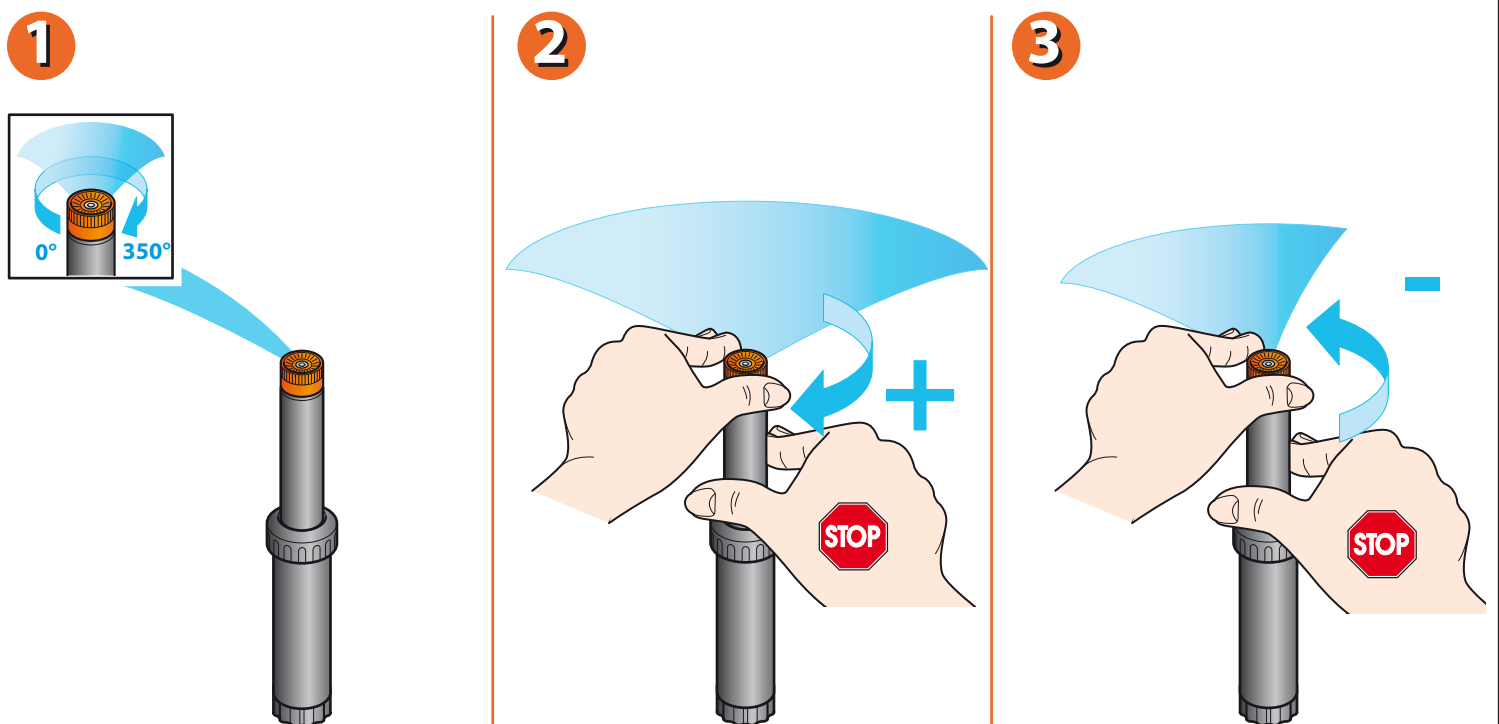

To change the direction of the jet, turn the stem clockwise or anticlockwise while the body of the sprinkler is held fast.

This adjustment must be made while the system is in operation.

For 90° - 180° Pop-Up sprinklers (p/n): 90095 (2") - 90096 (3") - 90097 (4") - 90053 - 90054 - 90055
 For adjustable Pop-Up sprinklers (p/n): 90004 - 90005 - 90006 - 90019

To vary the angle covered by the jet between 0° and 350°: turn the knurled collar clockwise to increase the angle, or anticlockwise to reduce it.

For adjustable Pop-Up sprinklers (p/n): 90004 - 90005 - 90006 - 90019

To increase or reduce the length of the jet: turn the system on, and engage the hex socket screw on the sprinkler head with a 3mm Allen key. Turn anticlockwise for a longer jet, or clockwise for a shorter one.