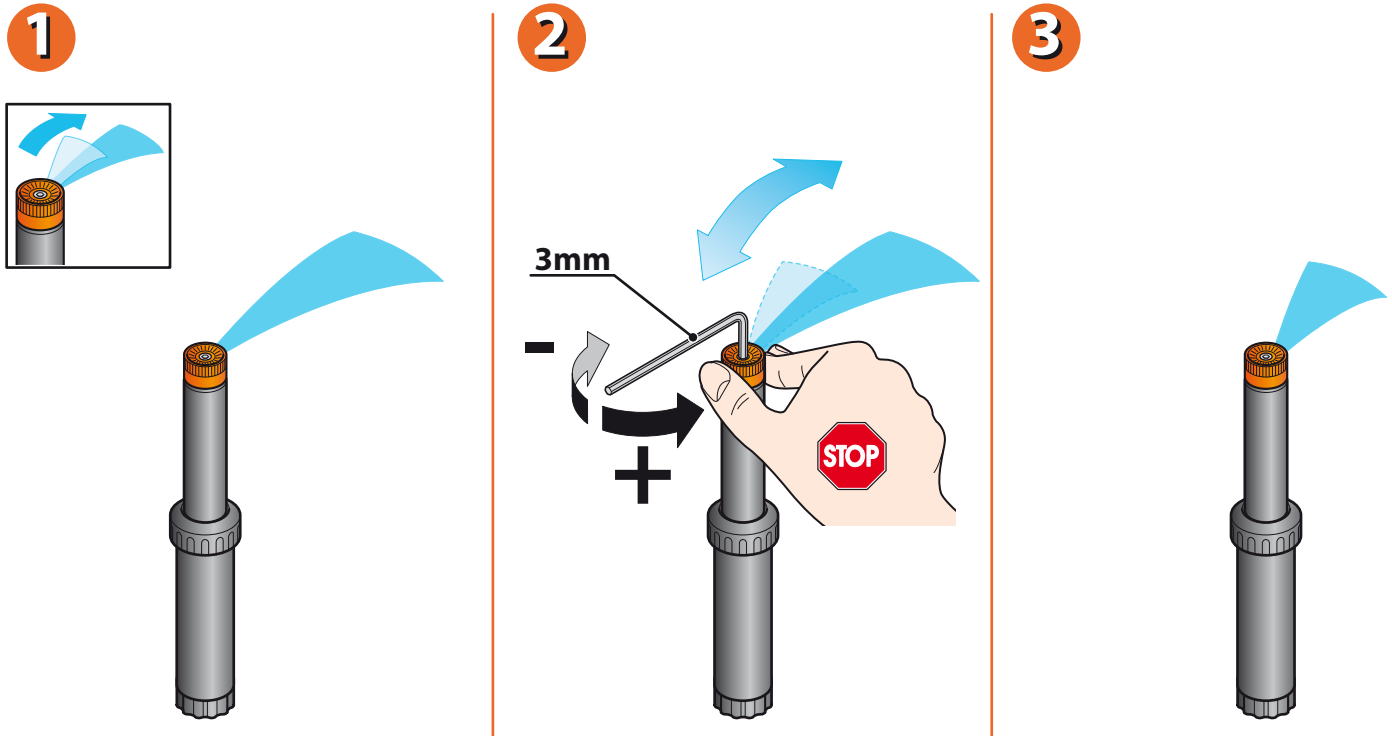

To change the direction of the jet, turn the stem clockwise or anticlockwise while the body of the sprinkler is held fast.

This adjustment must be made while the system is in operation.

For 90° - 180° Pop-Up sprinklers (p/n): 90095 (2") - 90096 (3") - 90097 (4") - 90053 - 90054 - 90055
 For adjustable Pop-Up sprinklers (p/n): 90004 - 90005 - 90006 - 90019

To vary the angle covered by the jet between 0° and 350°: turn the knurled collar clockwise to increase the angle, or anticlockwise to reduce it.

For adjustable Pop-Up sprinklers (p/n): 90004 - 90005 - 90006 - 90019

To increase or reduce the length of the jet: turn the system on, and engage the hex socket screw on the sprinkler head with a 3mm Allen key. Turn anticlockwise for a longer jet, or clockwise for a shorter one.

Adjustable Pop-Up (cod.): 90019						
0° - 350°						
Bar	90° l/min	180° l/min	270° l/min	360° l/min	r	Diagram
1,5	2	3,3	4,5	6	3,75 m	5,3 m
2,0	2,2	3,6	5,2	6,8	4,0 m	5,7 m
3,0	2,5	4,4	6,4	8,2	4,25 m	6,0 m