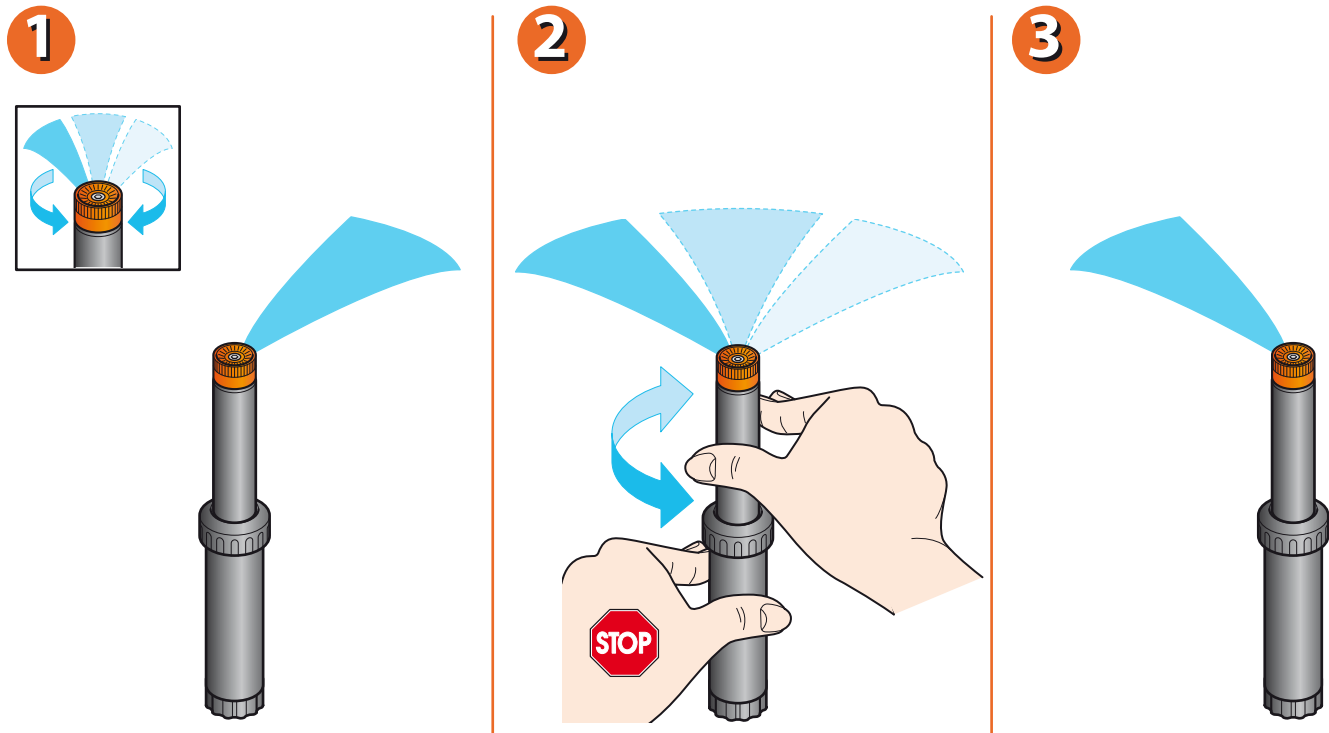

To change the direction of the jet, turn the stem clockwise or anticlockwise while the body of the sprinkler is held fast.

This adjustment must be made while the system is in operation.

For 90° - 180° Pop-Up sprinklers (p/n): 90095 (2") - 90096 (3") - 90097 (4") - 90053 - 90054 - 90055
 For adjustable Pop-Up sprinklers (p/n): 90004 - 90005 - 90006 - 90019

To vary the angle covered by the jet between 0° and 350°: turn the knurled collar clockwise to increase the angle, or anticlockwise to reduce it.

For adjustable Pop-Up sprinklers (p/n): 90004 - 90005 - 90006 - 90019

To increase or reduce the length of the jet: turn the system on, and engage the hex socket screw on the sprinkler head with a 3mm Allen key. Turn anticlockwise for a longer jet, or clockwise for a shorter one.