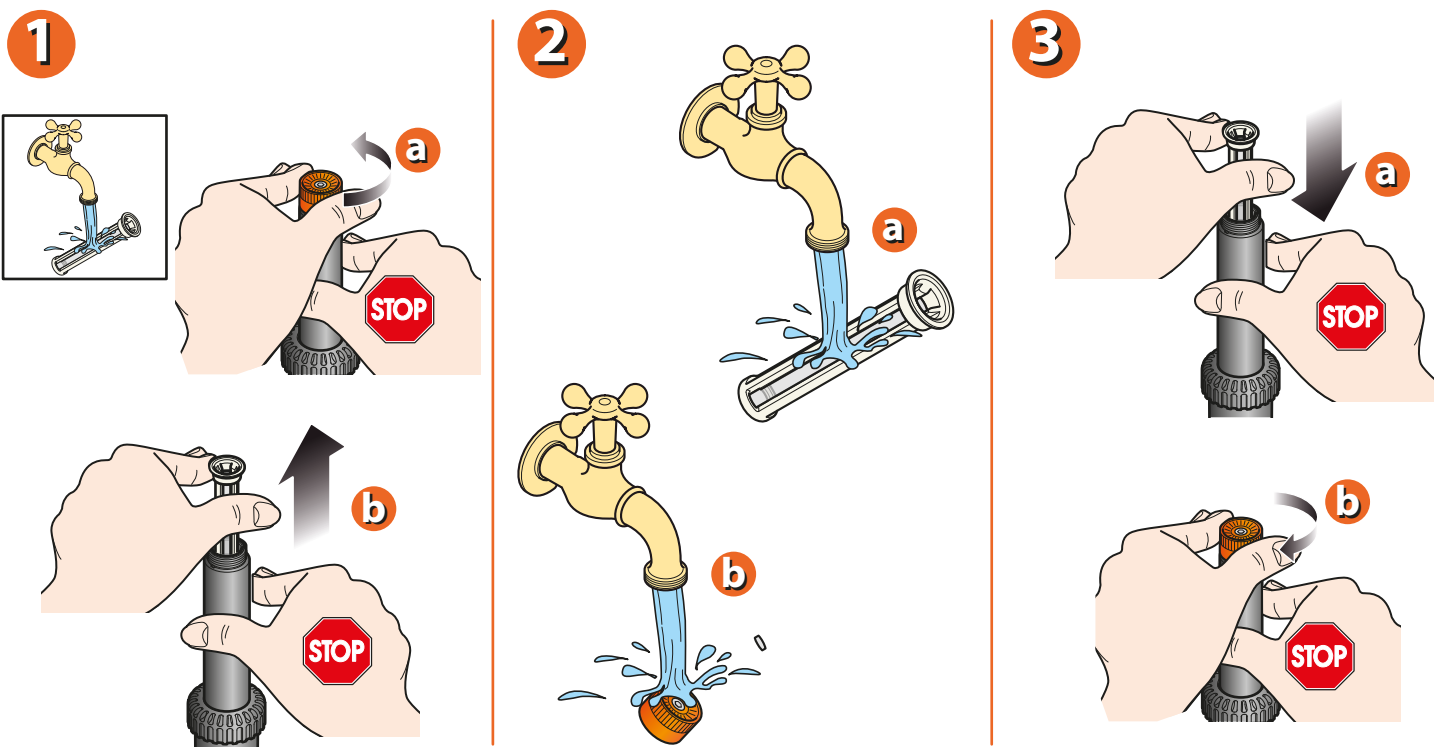

To change the direction of the jet, turn the stem clockwise or anticlockwise while the body of the sprinkler is held fast.

This adjustment must be made while the system is in operation.

**For 90° - 180° Pop-Up sprinklers (p/n):** 90095 (2") - 90096 (3") - 90097 (4") - 90053 (2") - 90054 (3") - 90055 (4")  
**For adjustable 0°-35° Pop-Up sprinklers (p/n):** 90004 (2") - 90020 (2") - 90005 (3") - 90006 (4") - 90019 (4")

To vary the angle covered by the jet between 0° and 350°: turn the knurled collar clockwise to increase the angle, or anticlockwise to reduce it.

**For adjustable 0°-35° Pop-Up sprinklers (p/n):** 90004 (2") - 90020 (2") - 90005 (3") - 90006 (4") - 90019 (4")

To increase or reduce the length of the jet: turn the system on, and engage the hex socket screw on the sprinkler head with a 3mm Allen key. Turn anticlockwise for a longer jet, or clockwise for a shorter one.

If the sprinkler operation is abnormal, should the head become fouled by grit, sand, soil or other dirt, proceed as follows:  
 - holding the stem with one hand, unscrew the upper part  
 - take out the filter and clean it, together with the upper part of the sprinkler, under running water  
 - reposition the filter and reassemble the upper part of the sprinkler.