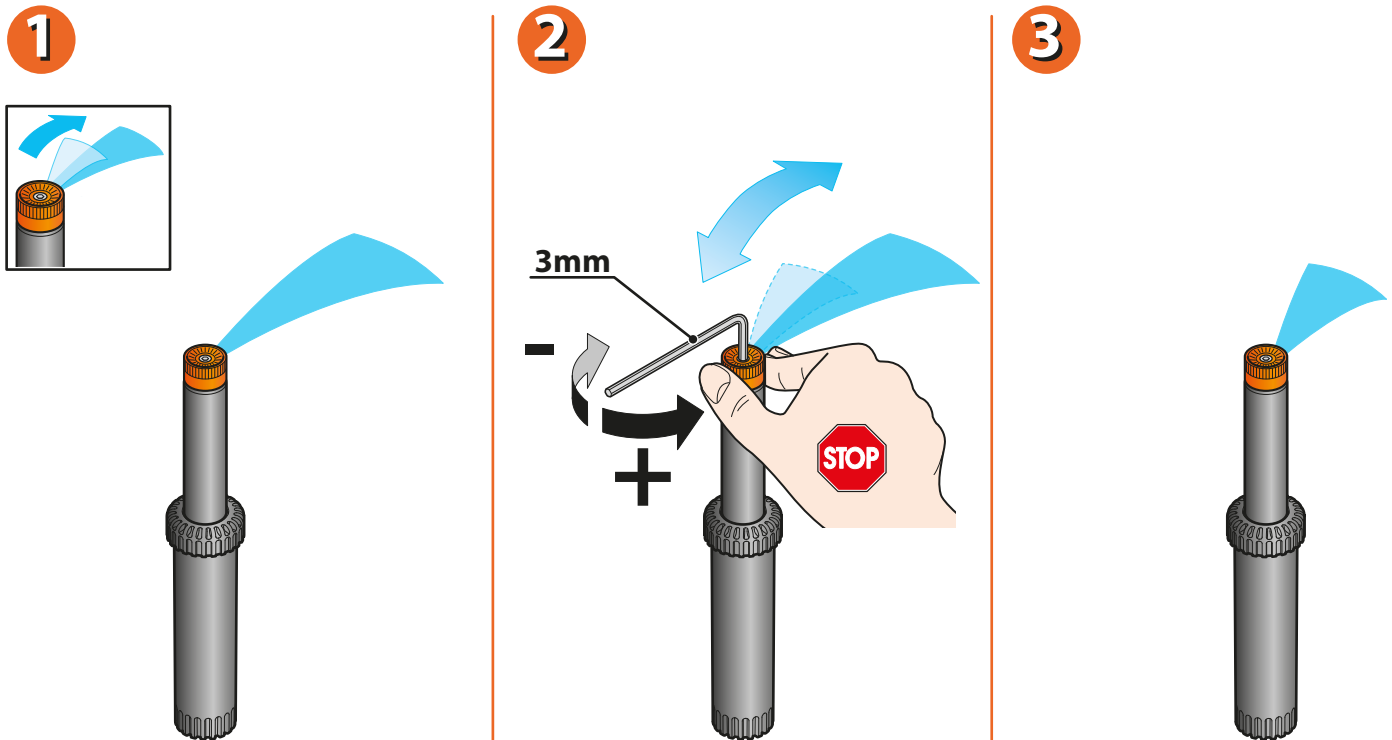

To change the direction of the jet, turn the stem clockwise or anticlockwise while the body of the sprinkler is held fast.

This adjustment must be made while the system is in operation.

**For 90° - 180° Pop-Up sprinklers (p/n):** 90095 (2") - 90096 (3") - 90097 (4") - 90053 (2") - 90054 (3") - 90055 (4")  
**For adjustable 0°-35° Pop-Up sprinklers (p/n):** 90004 (2") - 90020 (2") - 90005 (3") - 90006 (4") - 90019 (4")

To vary the angle covered by the jet between 0° and 350°: turn the knurled collar clockwise to increase the angle, or anticlockwise to reduce it.

**For adjustable 0°-35° Pop-Up sprinklers (p/n):** 90004 (2") - 90020 (2") - 90005 (3") - 90006 (4") - 90019 (4")

To increase or reduce the length of the jet: turn the system on, and engage the hex socket screw on the sprinkler head with a 3mm Allen key. Turn anticlockwise for a longer jet, or clockwise for a shorter one.

If the sprinkler operation is abnormal, should the head become fouled by grit, sand, soil or other dirt, proceed as follows:  
 - holding the stem with one hand, unscrew the upper part  
 - take out the filter and clean it, together with the upper part of the sprinkler, under running water  
 - reposition the filter and reassemble the upper part of the sprinkler.