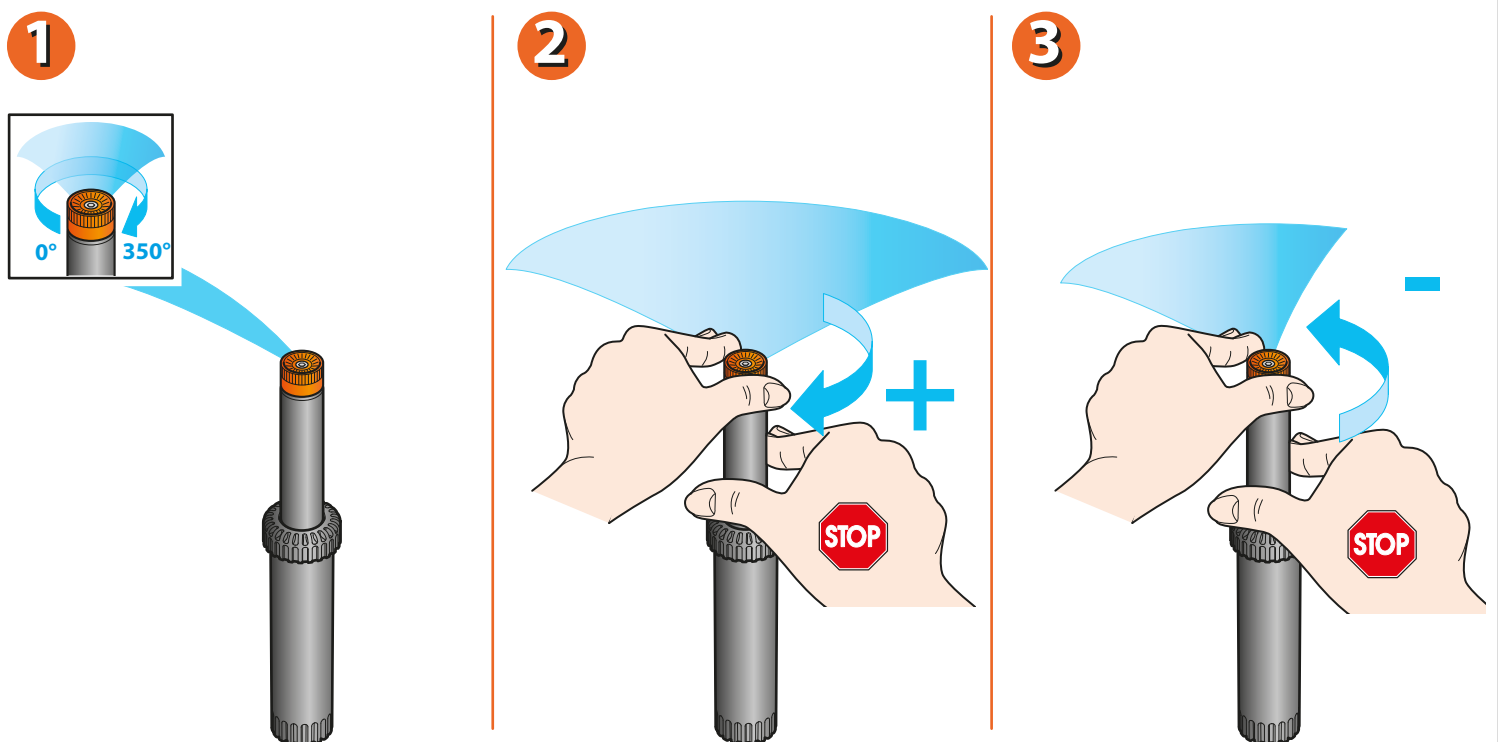

To change the direction of the jet, turn the stem clockwise or anticlockwise while the body of the sprinkler is held fast.

This adjustment must be made while the system is in operation.

**For 90° - 180° Pop-Up sprinklers (p/n):** 90095 (2") - 90096 (3") - 90097 (4") - 90053 (2") - 90054 (3") - 90055 (4")  
**For adjustable 0°-35° Pop-Up sprinklers (p/n):** 90004 (2") - 90020 (2") - 90005 (3") - 90006 (4") - 90019 (4")

To vary the angle covered by the jet between 0° and 350°: turn the knurled collar clockwise to increase the angle, or anticlockwise to reduce it.

**For adjustable 0°-35° Pop-Up sprinklers (p/n):** 90004 (2") - 90020 (2") - 90005 (3") - 90006 (4") - 90019 (4")

To increase or reduce the length of the jet: turn the system on, and engage the hex socket screw on the sprinkler head with a 3mm Allen key. Turn anticlockwise for a longer jet, or clockwise for a shorter one.

If the sprinkler operation is abnormal, should the head become fouled by grit, sand, soil or other dirt, proceed as follows:  
 - holding the stem with one hand, unscrew the upper part  
 - take out the filter and clean it, together with the upper part of the sprinkler, under running water  
 - reposition the filter and reassemble the upper part of the sprinkler.