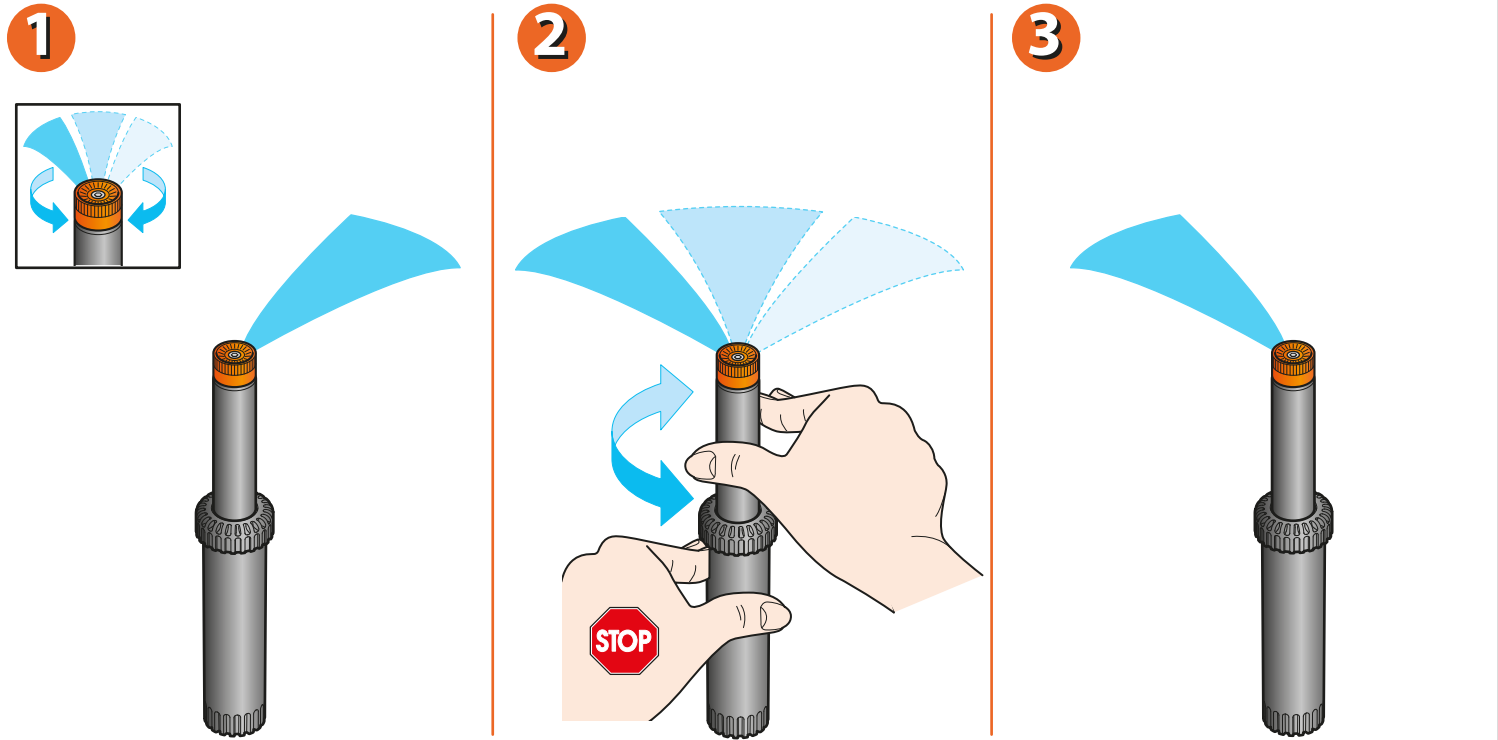

To change the direction of the jet, turn the stem clockwise or anticlockwise while the body of the sprinkler is held fast.

This adjustment must be made while the system is in operation.

**For 90° - 180° Pop-Up sprinklers (p/n):** 90095 (2") - 90096 (3") - 90097 (4") - 90053 (2") - 90054 (3") - 90055 (4")  
**For adjustable 0°-35° Pop-Up sprinklers (p/n):** 90004 (2") - 90020 (2") - 90005 (3") - 90006 (4") - 90019 (4")

To vary the angle covered by the jet between 0° and 350°: turn the knurled collar clockwise to increase the angle, or anticlockwise to reduce it.

**For adjustable 0°-35° Pop-Up sprinklers (p/n):** 90004 (2") - 90020 (2") - 90005 (3") - 90006 (4") - 90019 (4")

To increase or reduce the length of the jet: turn the system on, and engage the hex socket screw on the sprinkler head with a 3mm Allen key. Turn anticlockwise for a longer jet, or clockwise for a shorter one.

If the sprinkler operation is abnormal, should the head become fouled by grit, sand, soil or other dirt, proceed as follows:  
 - holding the stem with one hand, unscrew the upper part  
 - take out the filter and clean it, together with the upper part of the sprinkler, under running water  
 - reposition the filter and reassemble the upper part of the sprinkler.